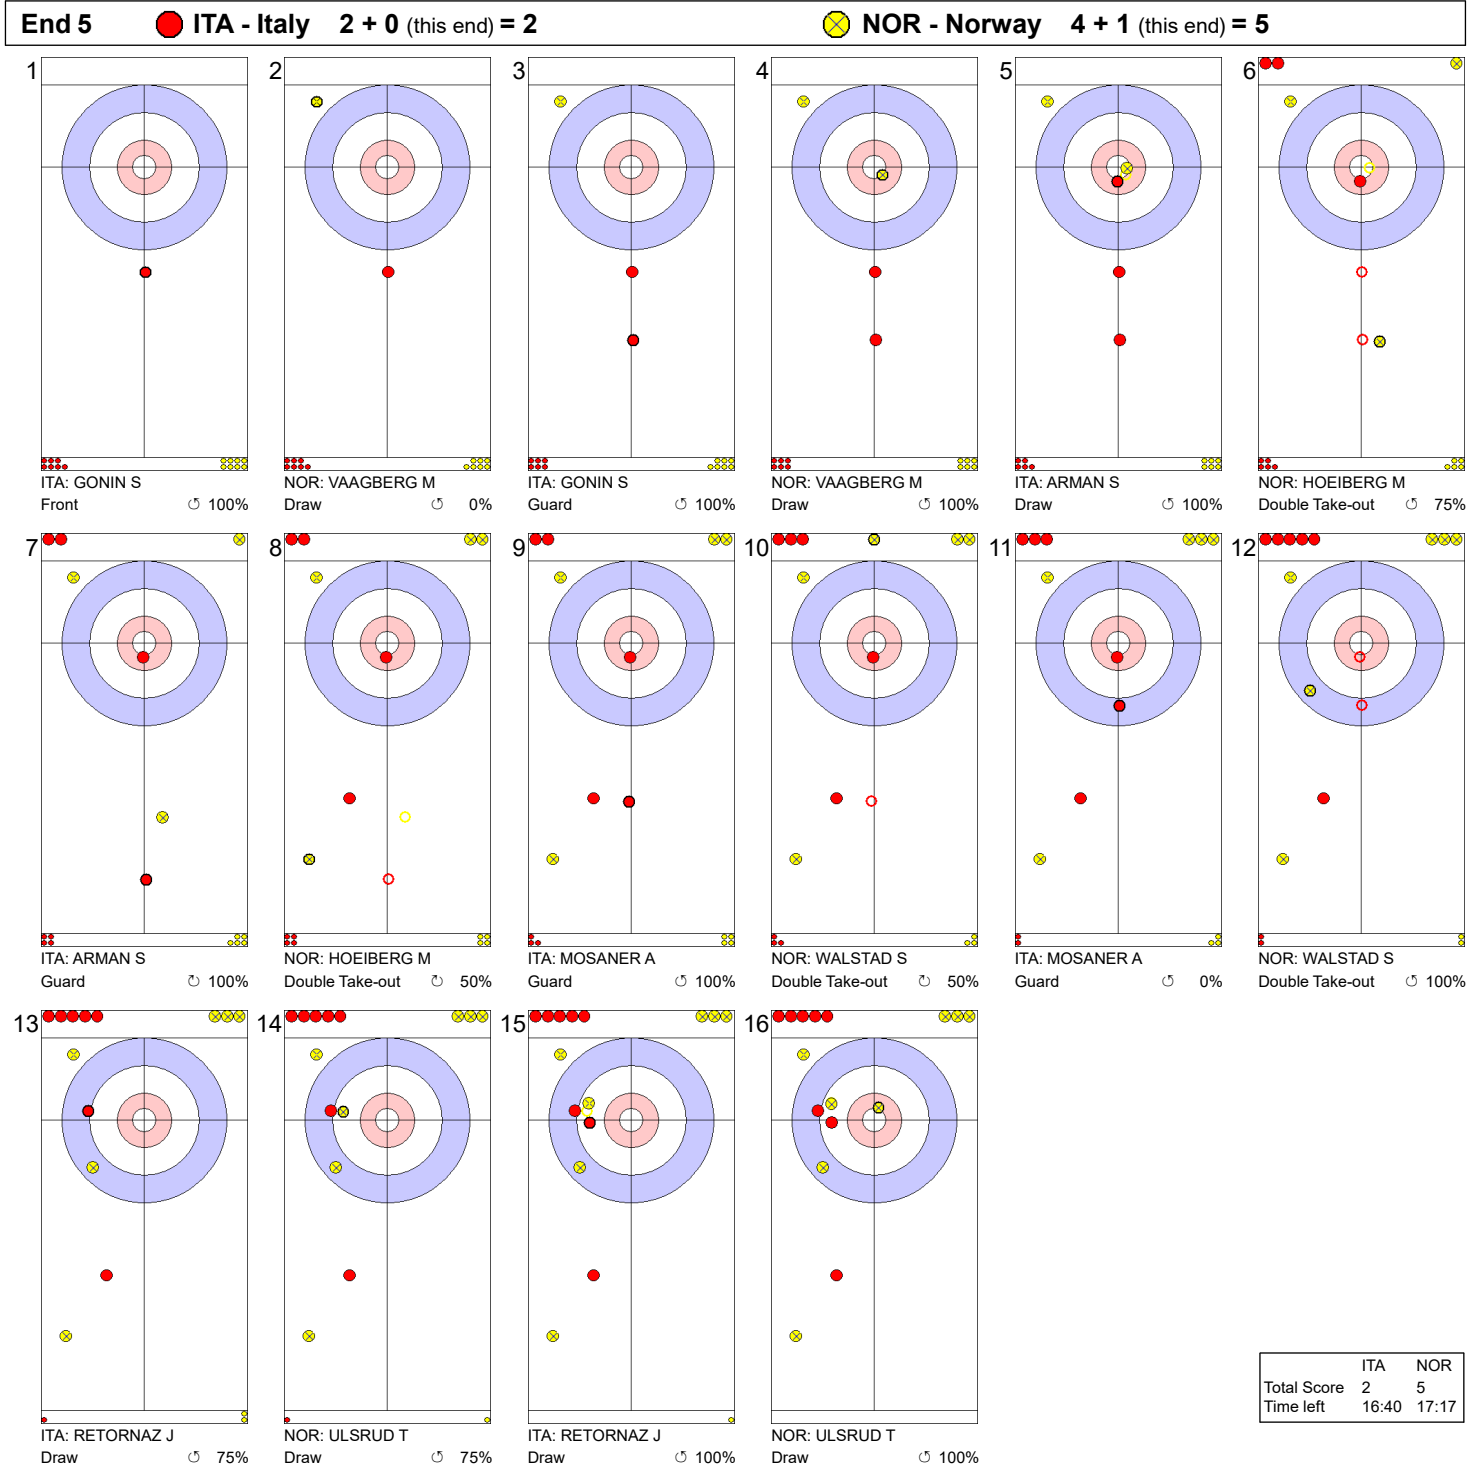

Game - Shot by Shot

Legend:
 ↻ Clockwise ↺ Counter-clockwise - Not considered

Game - Shot by Shot

Legend:
 Clockwise
 Counter-clockwise
 - Not considered

Game - Shot by Shot

Legend:
 ↻ Clockwise ↺ Counter-clockwise - Not considered

Game - Shot by Shot

Legend:
 ↻ Clockwise ↺ Counter-clockwise - Not considered

Game - Shot by Shot

Legend:
 ↻ Clockwise ↺ Counter-clockwise - Not considered

Game - Shot by Shot

	ITA	NOR
Total Score	5	5
Time left	12:22	14:26

Legend:
 Clockwise
 Counter-clockwise
 - Not considered

Game - Shot by Shot

Legend:
 ↻ Clockwise ↺ Counter-clockwise - Not considered

Game - Shot by Shot

End 8 ● ITA - Italy 5 + 2 (this end) = 7			● NOR - Norway 5 + 0 (this end) = 5		
<p>1</p> <p>ITA: GONIN S Front ⤴ 75%</p>	<p>2</p> <p>NOR: VAAGBERG M Wick / Soft Peeling ⤴ 0% Free guard zone violation</p>	<p>3</p> <p>ITA: GONIN S Front ⤴ 100%</p>	<p>4</p> <p>NOR: VAAGBERG M Wick / Soft Peeling ⤴ 100%</p>	<p>5</p> <p>ITA: ARMAN S Take-out ⤴ 100%</p>	<p>6</p> <p>NOR: HOEIBERG M Double Take-out ⤴ 50%</p>
<p>7</p> <p>ITA: ARMAN S Front ⤴ 100%</p>	<p>8</p> <p>NOR: HOEIBERG M Clearing ⤴ 50%</p>	<p>9</p> <p>ITA: MOSANER A Draw ⤴ 100%</p>	<p>10</p> <p>NOR: WALSTAD S Double Take-out ⤴ 50%</p>	<p>11</p> <p>ITA: MOSANER A Draw ⤴ 100%</p>	<p>12</p> <p>NOR: WALSTAD S Promotion Take-out ⤴ 75%</p>
<p>13</p> <p>ITA: RETORNAZ J Draw ⤴ 100%</p>	<p>14</p> <p>NOR: ULSRUD T Draw ⤴ 50%</p>	<p>15</p> <p>ITA: RETORNAZ J Guard Time-out ⤴ 100%</p>	<p>16</p> <p>NOR: ULSRUD T Draw ⤴ 0%</p>		

	ITA	NOR
Total Score	7	5
Time left	05:42	07:21

Legend:
 ⤴ Clockwise ⤵ Counter-clockwise - Not considered

Game - Shot by Shot

Legend:
 ↻ Clockwise ↺ Counter-clockwise - Not considered

Game - Shot by Shot

Legend:
 ⤵ Clockwise ⤴ Counter-clockwise - Not considered