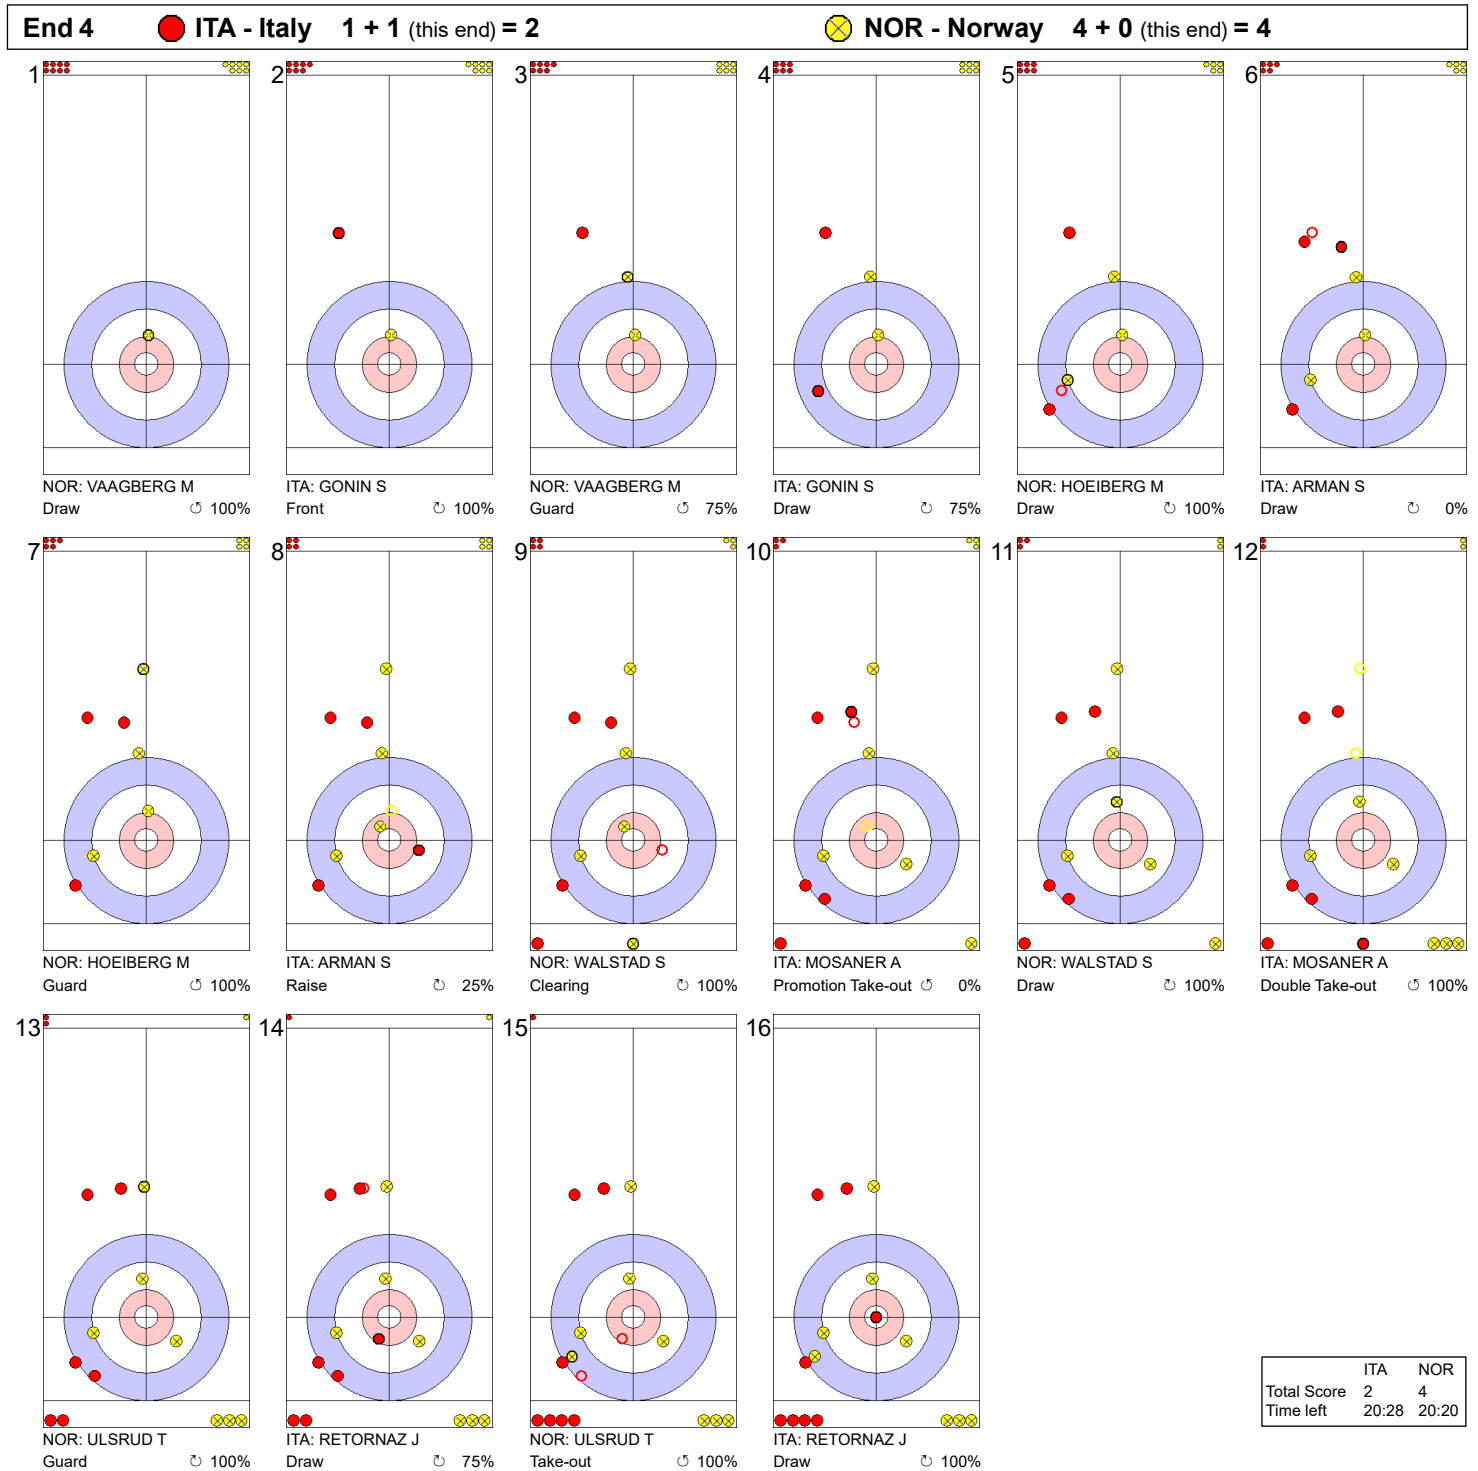

Game - Shot by Shot

Legend:
 ↻ Clockwise ↺ Counter-clockwise - Not considered

Game - Shot by Shot

Legend:
 Clockwise
 Counter-clockwise
 - Not considered

Game - Shot by Shot

Legend:
 ↻ Clockwise ↺ Counter-clockwise - Not considered

Game - Shot by Shot

Legend:
 ↻ Clockwise ↺ Counter-clockwise - Not considered

Game - Shot by Shot

Legend:
 ↻ Clockwise ↺ Counter-clockwise - Not considered

Game - Shot by Shot

	ITA	NOR
Total Score	5	5
Time left	12:22	14:26

Legend:
 Clockwise
 Counter-clockwise
 - Not considered

Game - Shot by Shot

Legend:
 ↻ Clockwise ↺ Counter-clockwise - Not considered

Game - Shot by Shot

End 8 ● ITA - Italy 5 + 2 (this end) = 7			● NOR - Norway 5 + 0 (this end) = 5		
<p>1</p> <p>ITA: GONIN S Front ⤴ 75%</p>	<p>2</p> <p>NOR: VAAGBERG M Wick / Soft Peeling ⤴ 0% Free guard zone violation</p>	<p>3</p> <p>ITA: GONIN S Front ⤴ 100%</p>	<p>4</p> <p>NOR: VAAGBERG M Wick / Soft Peeling ⤴ 100%</p>	<p>5</p> <p>ITA: ARMAN S Take-out ⤴ 100%</p>	<p>6</p> <p>NOR: HOEIBERG M Double Take-out ⤴ 50%</p>
<p>7</p> <p>ITA: ARMAN S Front ⤴ 100%</p>	<p>8</p> <p>NOR: HOEIBERG M Clearing ⤴ 50%</p>	<p>9</p> <p>ITA: MOSANER A Draw ⤴ 100%</p>	<p>10</p> <p>NOR: WALSTAD S Double Take-out ⤴ 50%</p>	<p>11</p> <p>ITA: MOSANER A Draw ⤴ 100%</p>	<p>12</p> <p>NOR: WALSTAD S Promotion Take-out ⤴ 75%</p>
<p>13</p> <p>ITA: RETORNAZ J Draw ⤴ 100%</p>	<p>14</p> <p>NOR: ULSRUD T Draw ⤴ 50%</p>	<p>15</p> <p>ITA: RETORNAZ J Guard Time-out ⤴ 100%</p>	<p>16</p> <p>NOR: ULSRUD T Draw ⤴ 0%</p>		

	ITA	NOR
Total Score	7	5
Time left	05:42	07:21

Legend:
 ⤴ Clockwise ⤵ Counter-clockwise - Not considered

Game - Shot by Shot

Legend:
 ↻ Clockwise ↺ Counter-clockwise - Not considered

Game - Shot by Shot

Legend:
 ⤵ Clockwise ⤴ Counter-clockwise - Not considered