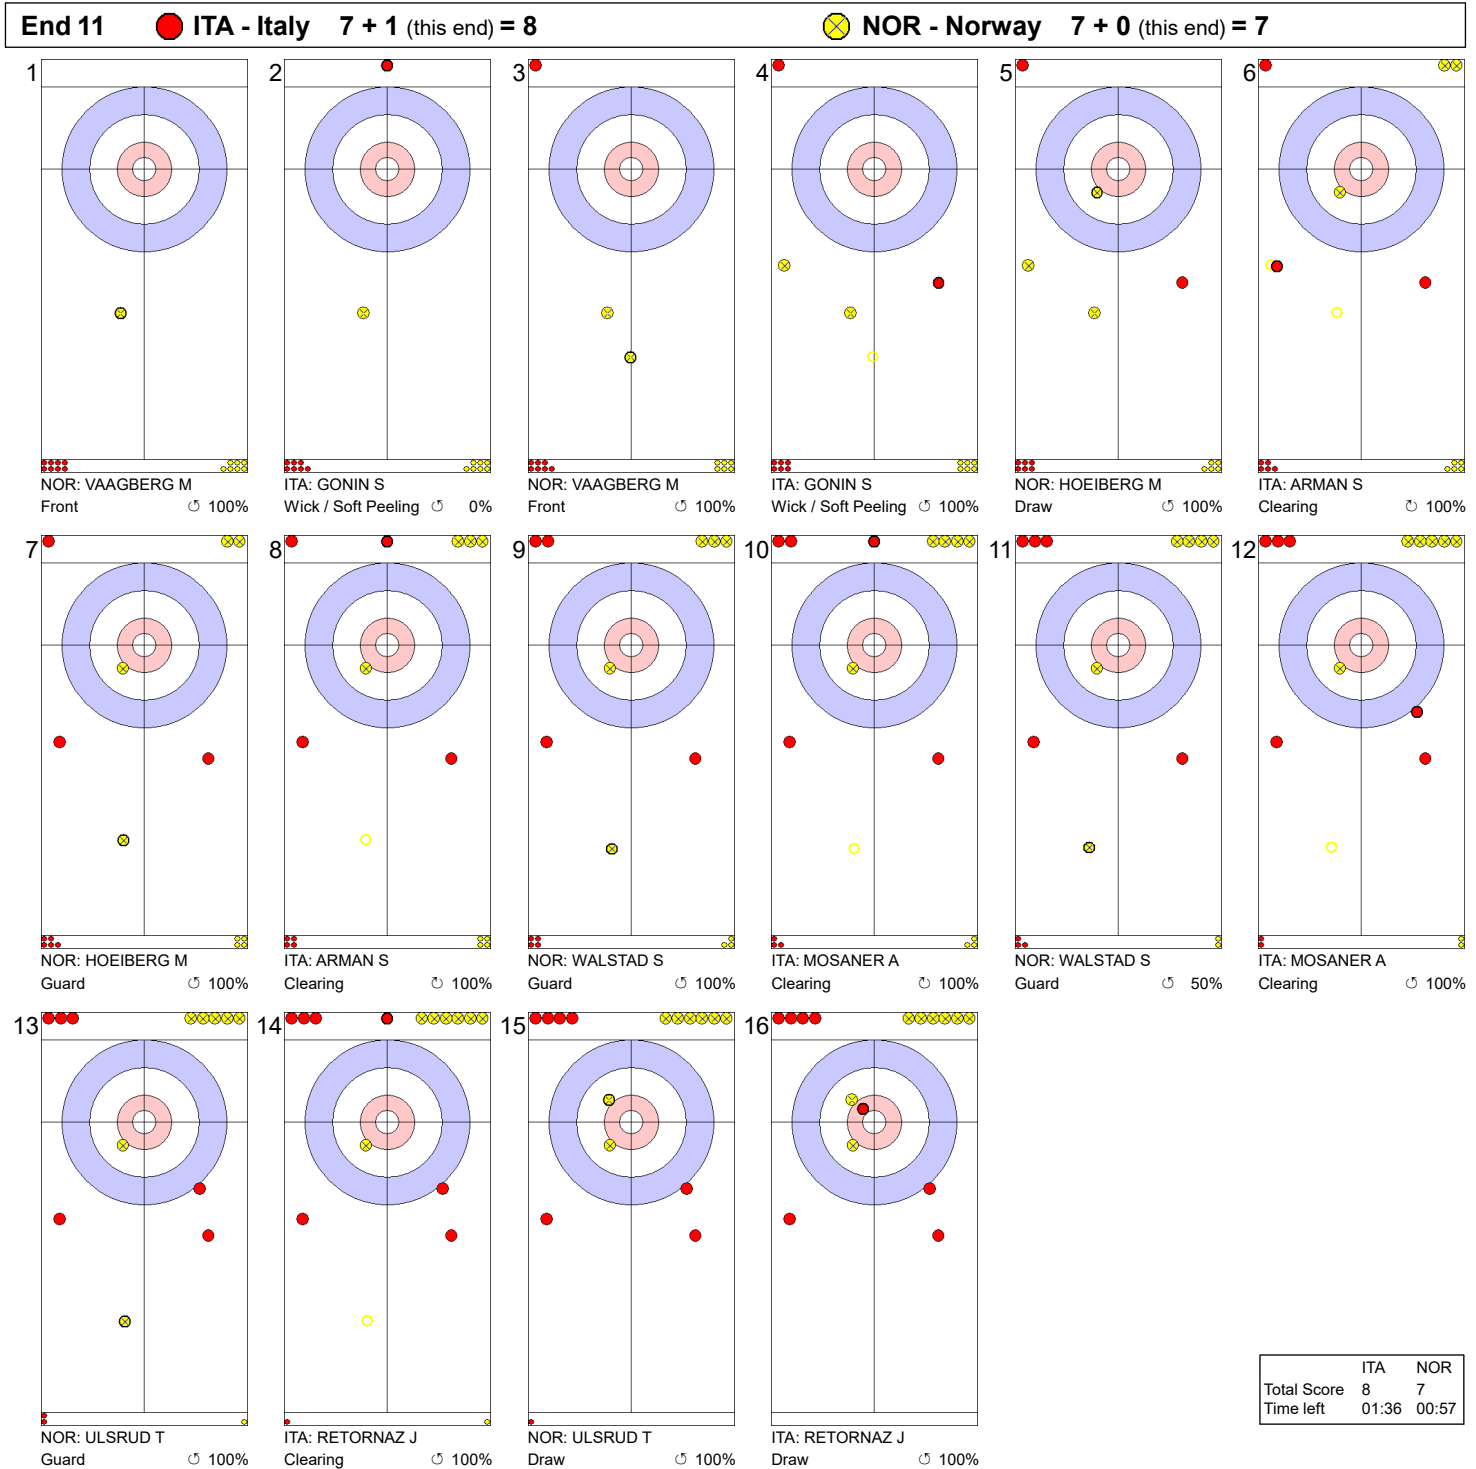

Game - Shot by Shot

Legend:
 ↻ Clockwise ↺ Counter-clockwise - Not considered

Game - Shot by Shot

Legend:
 Clockwise
 Counter-clockwise
 - Not considered

Game - Shot by Shot

Legend:
 ↻ Clockwise ↺ Counter-clockwise - Not considered

Game - Shot by Shot

Legend:
 ↻ Clockwise ↺ Counter-clockwise - Not considered

Game - Shot by Shot

Legend:
 ↻ Clockwise ↺ Counter-clockwise - Not considered

Game - Shot by Shot

	ITA	NOR
Total Score	5	5
Time left	12:22	14:26

Legend:
 Clockwise
 Counter-clockwise
 - Not considered

Game - Shot by Shot

Legend:
 ↻ Clockwise ↺ Counter-clockwise - Not considered

Game - Shot by Shot

End 8 ● ITA - Italy 5 + 2 (this end) = 7			● NOR - Norway 5 + 0 (this end) = 5		
<p>1</p> <p>ITA: GONIN S Front ⤴ 75%</p>	<p>2</p> <p>NOR: VAAGBERG M Wick / Soft Peeling ⤴ 0% Free guard zone violation</p>	<p>3</p> <p>ITA: GONIN S Front ⤴ 100%</p>	<p>4</p> <p>NOR: VAAGBERG M Wick / Soft Peeling ⤴ 100%</p>	<p>5</p> <p>ITA: ARMAN S Take-out ⤴ 100%</p>	<p>6</p> <p>NOR: HOEIBERG M Double Take-out ⤴ 50%</p>
<p>7</p> <p>ITA: ARMAN S Front ⤴ 100%</p>	<p>8</p> <p>NOR: HOEIBERG M Clearing ⤴ 50%</p>	<p>9</p> <p>ITA: MOSANER A Draw ⤴ 100%</p>	<p>10</p> <p>NOR: WALSTAD S Double Take-out ⤴ 50%</p>	<p>11</p> <p>ITA: MOSANER A Draw ⤴ 100%</p>	<p>12</p> <p>NOR: WALSTAD S Promotion Take-out ⤴ 75%</p>
<p>13</p> <p>ITA: RETORNAZ J Draw ⤴ 100%</p>	<p>14</p> <p>NOR: ULSRUD T Draw ⤴ 50%</p>	<p>15</p> <p>ITA: RETORNAZ J Guard Time-out ⤴ 100%</p>	<p>16</p> <p>NOR: ULSRUD T Draw ⤴ 0%</p>		

	ITA	NOR
Total Score	7	5
Time left	05:42	07:21

Legend:
 ⤴ Clockwise ⤵ Counter-clockwise - Not considered

Game - Shot by Shot

Legend:
 ↻ Clockwise ↺ Counter-clockwise - Not considered

Game - Shot by Shot

Legend:
 ⤵ Clockwise ⤴ Counter-clockwise - Not considered