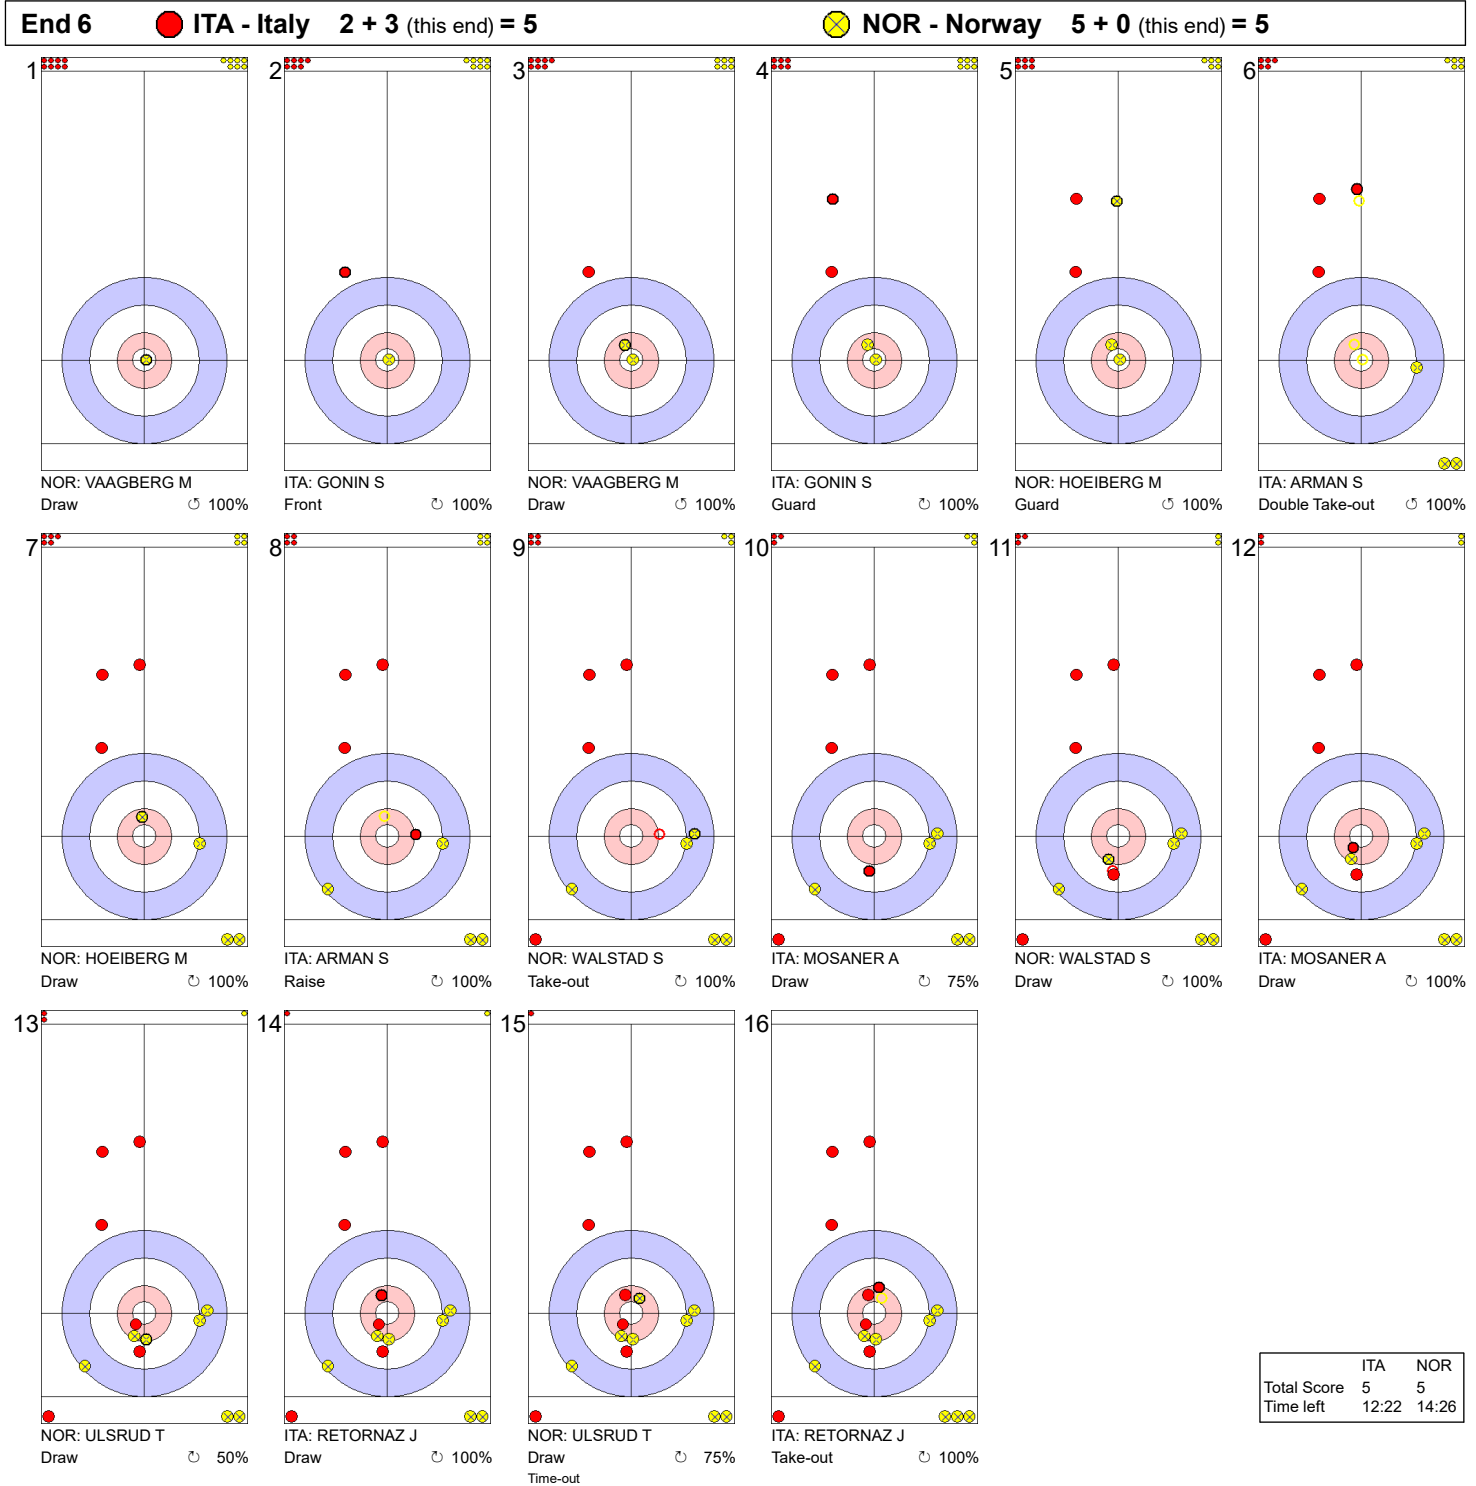

Game - Shot by Shot

Legend:
 ↻ Clockwise ↺ Counter-clockwise - Not considered

Game - Shot by Shot

Legend:
 Clockwise
 Counter-clockwise
 - Not considered

Game - Shot by Shot

Legend:
 ↻ Clockwise ↺ Counter-clockwise - Not considered

Game - Shot by Shot

Legend:
 ↻ Clockwise ↺ Counter-clockwise - Not considered

Game - Shot by Shot

Legend:
 ↻ Clockwise ↺ Counter-clockwise - Not considered

Game - Shot by Shot

	ITA	NOR
Total Score	5	5
Time left	12:22	14:26

Legend:
 Clockwise
 Counter-clockwise
 - Not considered

Game - Shot by Shot

Legend:
 ↻ Clockwise ↺ Counter-clockwise - Not considered

Game - Shot by Shot

End 8 ● ITA - Italy 5 + 2 (this end) = 7			● NOR - Norway 5 + 0 (this end) = 5		
<p>1</p> <p>ITA: GONIN S Front ⤴ 75%</p>	<p>2</p> <p>NOR: VAAGBERG M Wick / Soft Peeling ⤴ 0% Free guard zone violation</p>	<p>3</p> <p>ITA: GONIN S Front ⤴ 100%</p>	<p>4</p> <p>NOR: VAAGBERG M Wick / Soft Peeling ⤴ 100%</p>	<p>5</p> <p>ITA: ARMAN S Take-out ⤴ 100%</p>	<p>6</p> <p>NOR: HOEIBERG M Double Take-out ⤴ 50%</p>
<p>7</p> <p>ITA: ARMAN S Front ⤴ 100%</p>	<p>8</p> <p>NOR: HOEIBERG M Clearing ⤴ 50%</p>	<p>9</p> <p>ITA: MOSANER A Draw ⤴ 100%</p>	<p>10</p> <p>NOR: WALSTAD S Double Take-out ⤴ 50%</p>	<p>11</p> <p>ITA: MOSANER A Draw ⤴ 100%</p>	<p>12</p> <p>NOR: WALSTAD S Promotion Take-out ⤴ 75%</p>
<p>13</p> <p>ITA: RETORNAZ J Draw ⤴ 100%</p>	<p>14</p> <p>NOR: ULSRUD T Draw ⤴ 50%</p>	<p>15</p> <p>ITA: RETORNAZ J Guard Time-out ⤴ 100%</p>	<p>16</p> <p>NOR: ULSRUD T Draw ⤴ 0%</p>		

	ITA	NOR
Total Score	7	5
Time left	05:42	07:21

Legend:
 ⤴ Clockwise ⤵ Counter-clockwise - Not considered

Game - Shot by Shot

Legend:
 ↻ Clockwise ↺ Counter-clockwise - Not considered

Game - Shot by Shot

Legend:
 ⤵ Clockwise ⤴ Counter-clockwise - Not considered