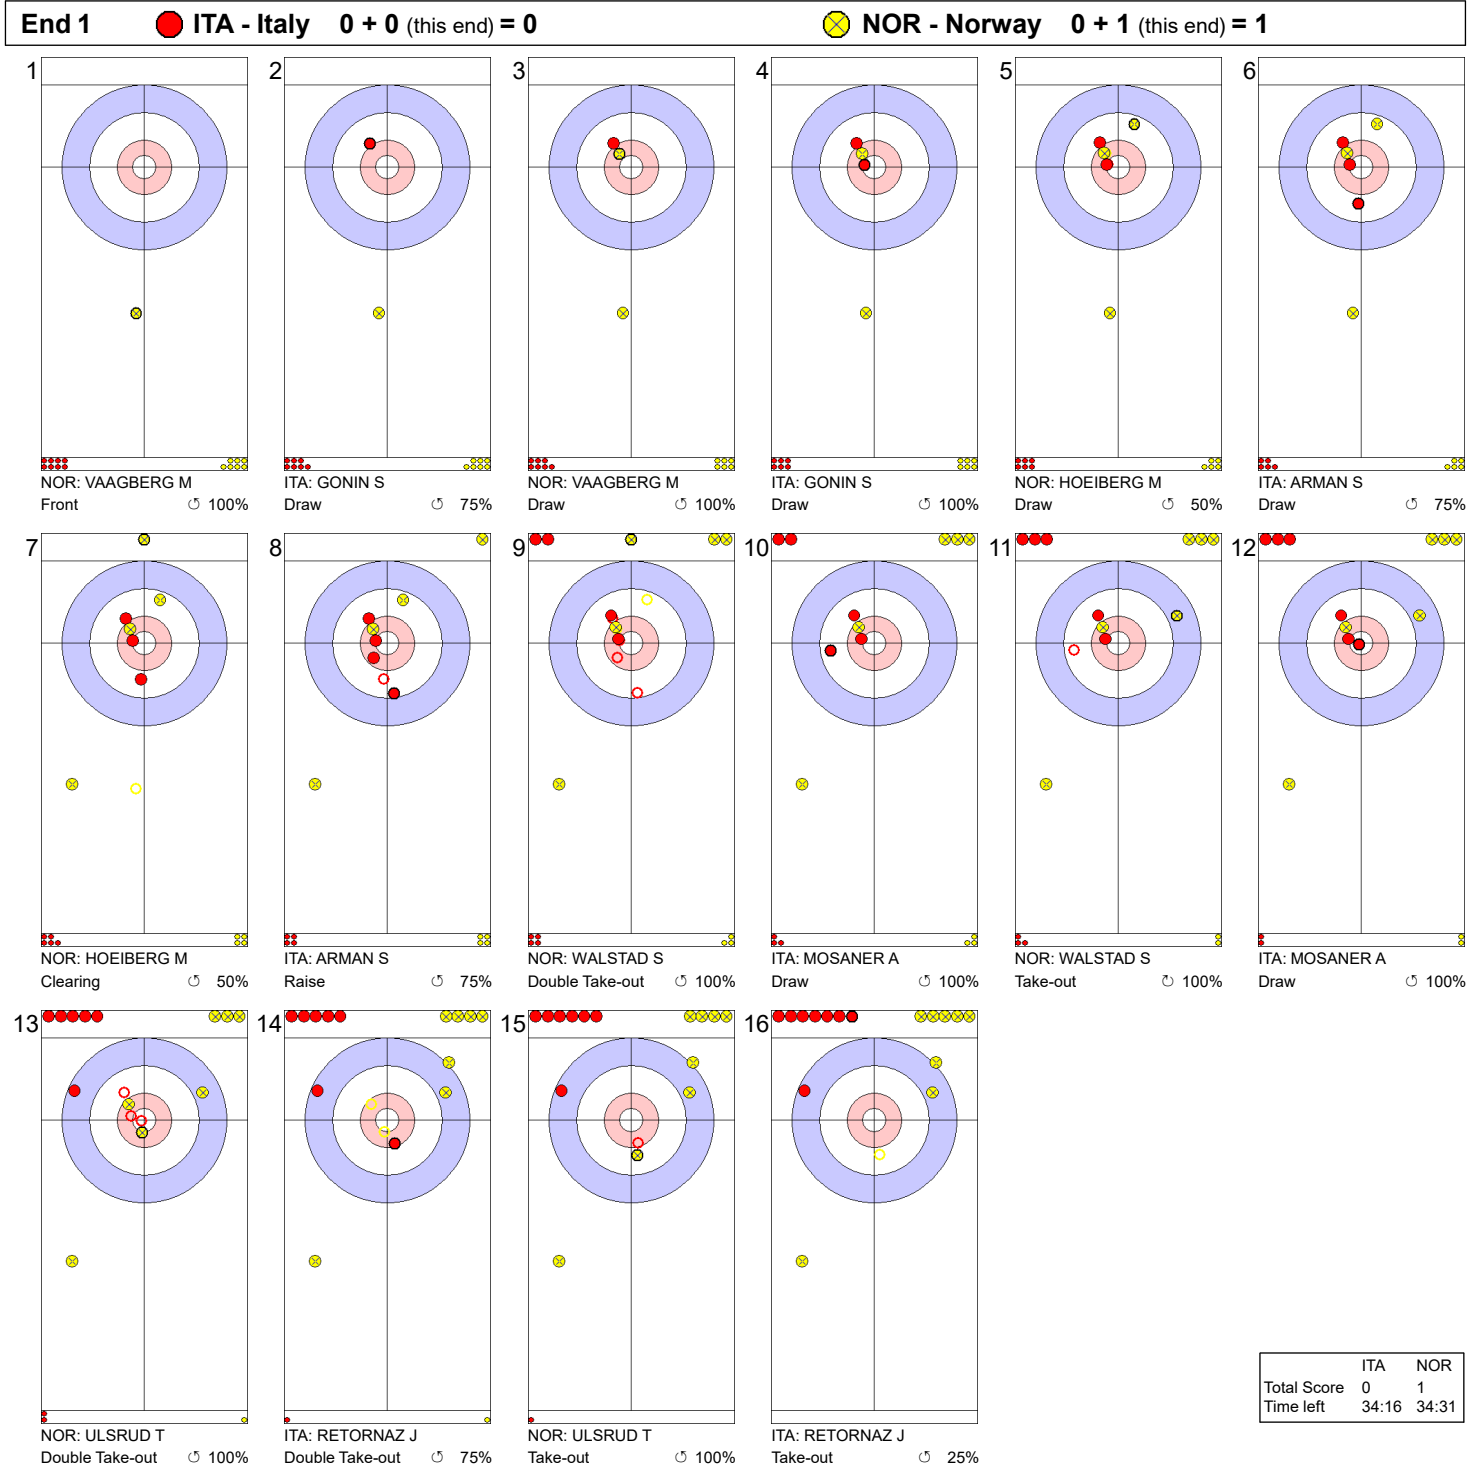

Game - Shot by Shot

Legend:
 ↻ Clockwise ↺ Counter-clockwise - Not considered

Game - Shot by Shot

Legend:
 Clockwise
 Counter-clockwise
 - Not considered

Game - Shot by Shot

Legend:
 ↻ Clockwise ↺ Counter-clockwise - Not considered

Game - Shot by Shot

Legend:
 ↻ Clockwise ↺ Counter-clockwise - Not considered

Game - Shot by Shot

Legend:
 ↻ Clockwise ↺ Counter-clockwise - Not considered

Game - Shot by Shot

	ITA	NOR
Total Score	5	5
Time left	12:22	14:26

Legend:
 Clockwise
 Counter-clockwise
 - Not considered

Game - Shot by Shot

Legend:
 ↻ Clockwise ↺ Counter-clockwise - Not considered

Game - Shot by Shot

End 8 ● ITA - Italy 5 + 2 (this end) = 7			● NOR - Norway 5 + 0 (this end) = 5		
<p>1</p> <p>ITA: GONIN S Front ⤴ 75%</p>	<p>2</p> <p>NOR: VAAGBERG M Wick / Soft Peeling ⤴ 0% Free guard zone violation</p>	<p>3</p> <p>ITA: GONIN S Front ⤴ 100%</p>	<p>4</p> <p>NOR: VAAGBERG M Wick / Soft Peeling ⤴ 100%</p>	<p>5</p> <p>ITA: ARMAN S Take-out ⤴ 100%</p>	<p>6</p> <p>NOR: HOEIBERG M Double Take-out ⤴ 50%</p>
<p>7</p> <p>ITA: ARMAN S Front ⤴ 100%</p>	<p>8</p> <p>NOR: HOEIBERG M Clearing ⤴ 50%</p>	<p>9</p> <p>ITA: MOSANER A Draw ⤴ 100%</p>	<p>10</p> <p>NOR: WALSTAD S Double Take-out ⤴ 50%</p>	<p>11</p> <p>ITA: MOSANER A Draw ⤴ 100%</p>	<p>12</p> <p>NOR: WALSTAD S Promotion Take-out ⤴ 75%</p>
<p>13</p> <p>ITA: RETORNAZ J Draw ⤴ 100%</p>	<p>14</p> <p>NOR: ULSRUD T Draw ⤴ 50%</p>	<p>15</p> <p>ITA: RETORNAZ J Guard Time-out ⤴ 100%</p>	<p>16</p> <p>NOR: ULSRUD T Draw ⤴ 0%</p>		

	ITA	NOR
Total Score	7	5
Time left	05:42	07:21

Legend:
 ⤴ Clockwise ⤵ Counter-clockwise - Not considered

Game - Shot by Shot

Legend:
 ↻ Clockwise ↺ Counter-clockwise - Not considered

Game - Shot by Shot

Legend:
 ⤵ Clockwise ⤴ Counter-clockwise - Not considered