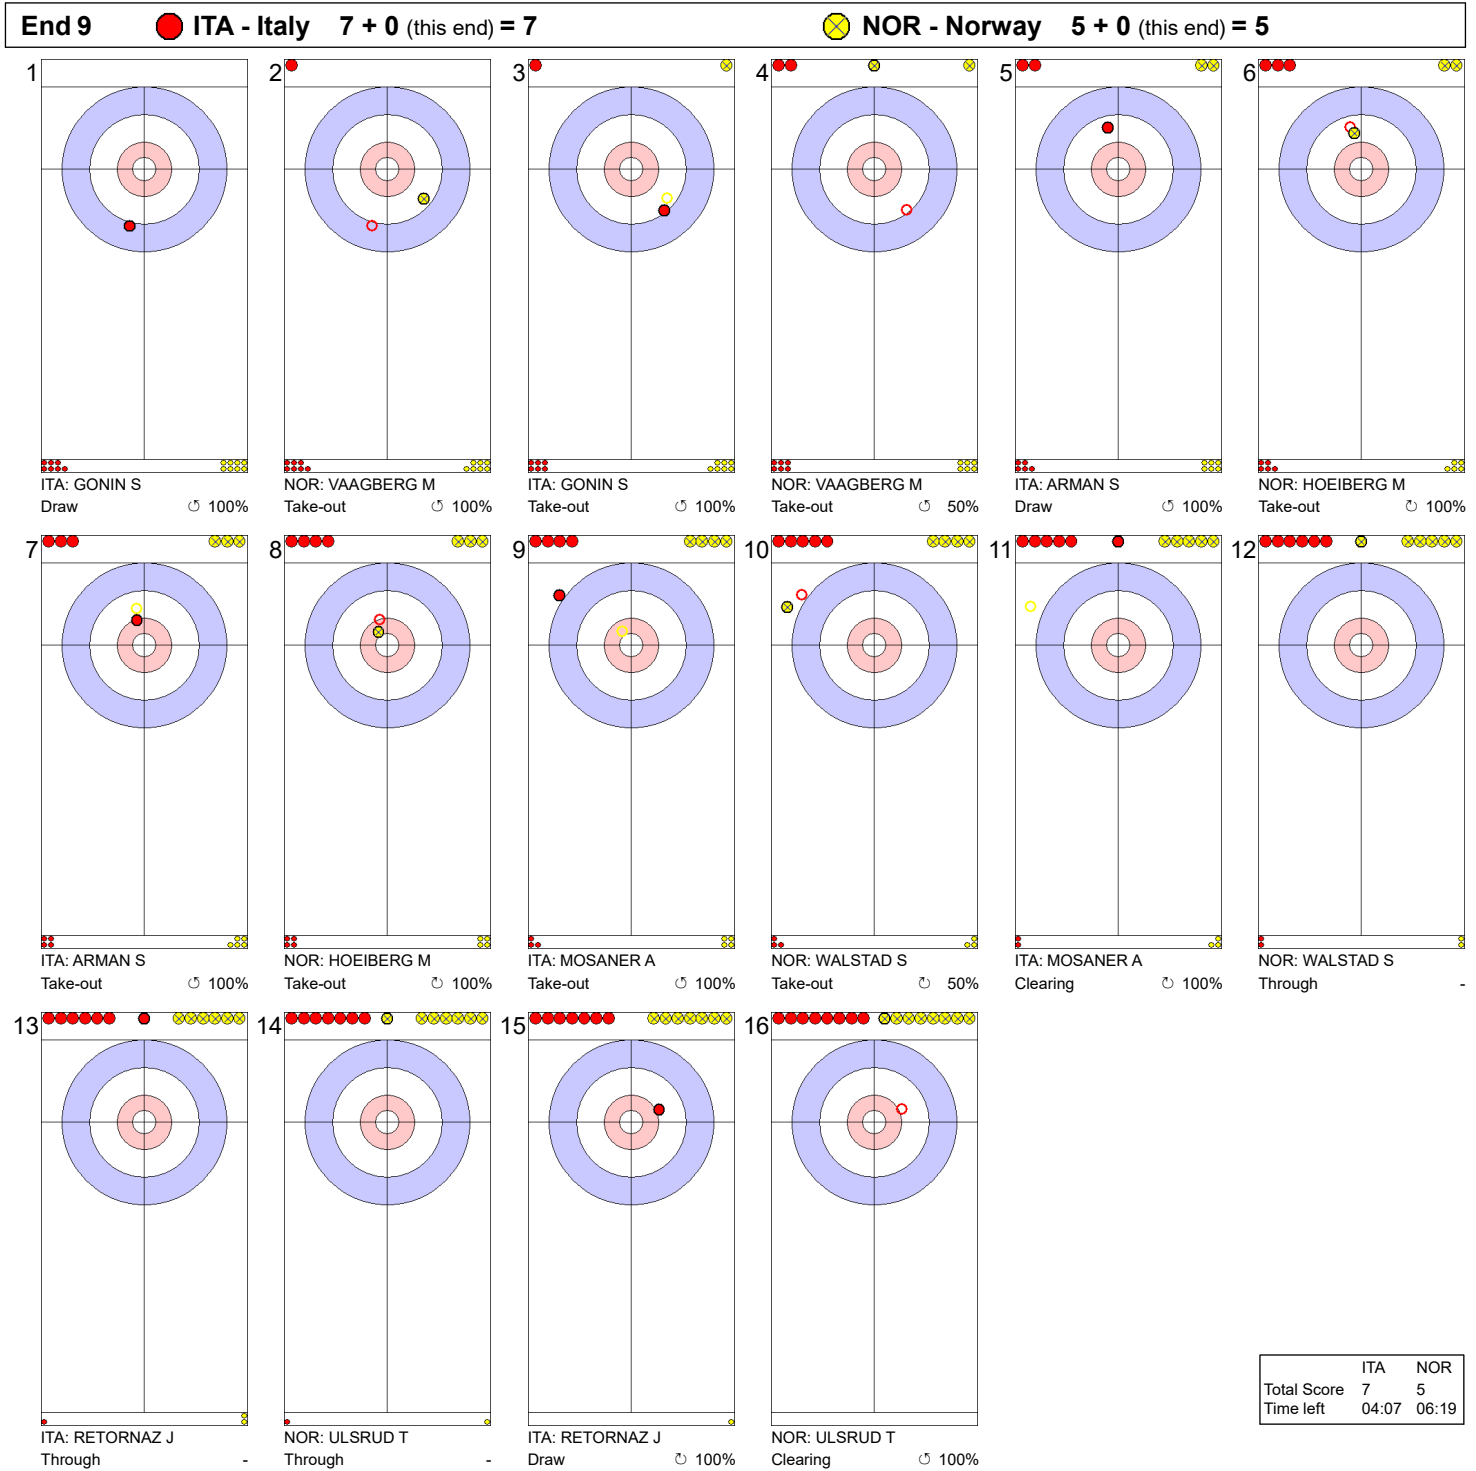

Game - Shot by Shot

Legend:
 ↻ Clockwise ↺ Counter-clockwise - Not considered

Game - Shot by Shot

Legend:
 Clockwise
 Counter-clockwise
 - Not considered

Game - Shot by Shot

Legend:
 ↻ Clockwise ↺ Counter-clockwise - Not considered

Game - Shot by Shot

Legend:
 ↻ Clockwise ↺ Counter-clockwise - Not considered

Game - Shot by Shot

Legend:
 ↻ Clockwise ↺ Counter-clockwise - Not considered

Game - Shot by Shot

	ITA	NOR
Total Score	5	5
Time left	12:22	14:26

Legend:
 Clockwise
 Counter-clockwise
 - Not considered

Game - Shot by Shot

Legend:
 ↻ Clockwise ↺ Counter-clockwise - Not considered

Game - Shot by Shot

End 8 ● ITA - Italy 5 + 2 (this end) = 7			● NOR - Norway 5 + 0 (this end) = 5		
<p>1</p> <p>ITA: GONIN S Front ⤴ 75%</p>	<p>2</p> <p>NOR: VAAGBERG M Wick / Soft Peeling ⤴ 0% Free guard zone violation</p>	<p>3</p> <p>ITA: GONIN S Front ⤴ 100%</p>	<p>4</p> <p>NOR: VAAGBERG M Wick / Soft Peeling ⤴ 100%</p>	<p>5</p> <p>ITA: ARMAN S Take-out ⤴ 100%</p>	<p>6</p> <p>NOR: HOEIBERG M Double Take-out ⤴ 50%</p>
<p>7</p> <p>ITA: ARMAN S Front ⤴ 100%</p>	<p>8</p> <p>NOR: HOEIBERG M Clearing ⤴ 50%</p>	<p>9</p> <p>ITA: MOSANER A Draw ⤴ 100%</p>	<p>10</p> <p>NOR: WALSTAD S Double Take-out ⤴ 50%</p>	<p>11</p> <p>ITA: MOSANER A Draw ⤴ 100%</p>	<p>12</p> <p>NOR: WALSTAD S Promotion Take-out ⤴ 75%</p>
<p>13</p> <p>ITA: RETORNAZ J Draw ⤴ 100%</p>	<p>14</p> <p>NOR: ULSRUD T Draw ⤴ 50%</p>	<p>15</p> <p>ITA: RETORNAZ J Guard Time-out ⤴ 100%</p>	<p>16</p> <p>NOR: ULSRUD T Draw ⤴ 0%</p>		

	ITA	NOR
Total Score	7	5
Time left	05:42	07:21

Legend:
 ⤴ Clockwise ⤵ Counter-clockwise - Not considered

Game - Shot by Shot

Legend:
 ↻ Clockwise ↺ Counter-clockwise - Not considered

Game - Shot by Shot

Legend:
 ⤵ Clockwise ⤴ Counter-clockwise - Not considered